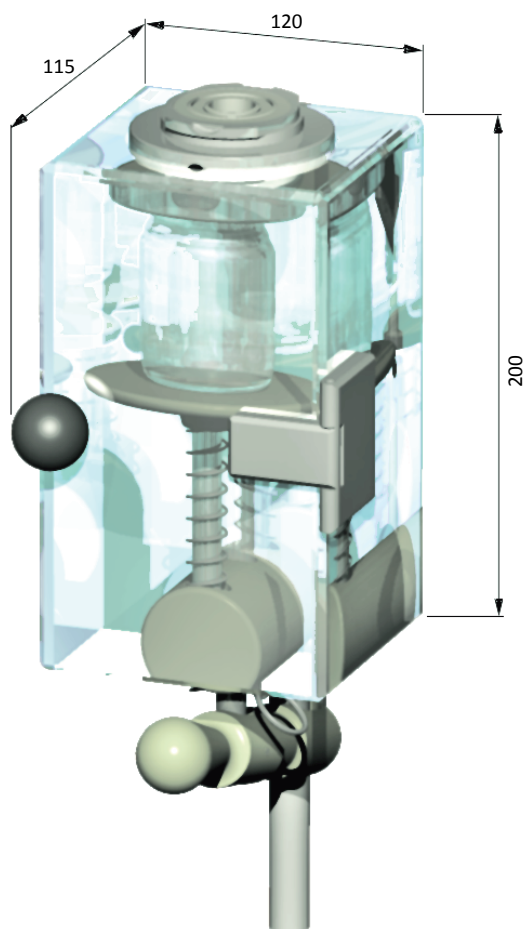

**PLEXIGLASS PROTECTION
FOR PLATE SUPPORT SAB**

**PLEXIGLASS SPITZSCHUTZ
FÜR FLASCHENSUPPORT SAB**

**PROTECTION PLEXIGLASS
POUR SUPPORT ASSIETTE SAB**

Material | Werkstoff | Matière
PMMA / 1.4301 / PP

INFO

Plate support Tellersupport Support assiette	Ref. 01706701	p. 4.050
Bottle Flasche Bouteille	Ref. 01706301	p. 5.020